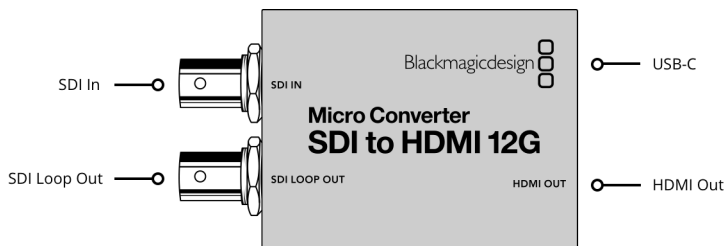

Micro Converter SDI to HDMI 12G

The world's smallest 12G-SDI to HDMI broadcast quality converter! Blackmagic Micro Converter SDI to HDMI 12G is a miniaturized broadcast quality video converter that's been specifically designed for professional monitoring. It includes a 33 point 3D LUT for color calibrating any monitor, projector or television. Micro Converters feature full size HDMI and professional 12G-SDI connections for working with all NTSC, PAL, 720p, 1080p, 1080PsF, 1080i and 2160p rates, including 4K DCI at 24/47.95/48. You can power it over USB from a television or a mobile phone charger!

SDI Rates

270Mb, 1.5G, 3G, 6G, 12G.

Multi Rate Support

Auto detection of SD, HD, 2K, Ultra HD and 4K.

Updates, Configurations and Power

USB Type-C.

Standards

SD Video Standards